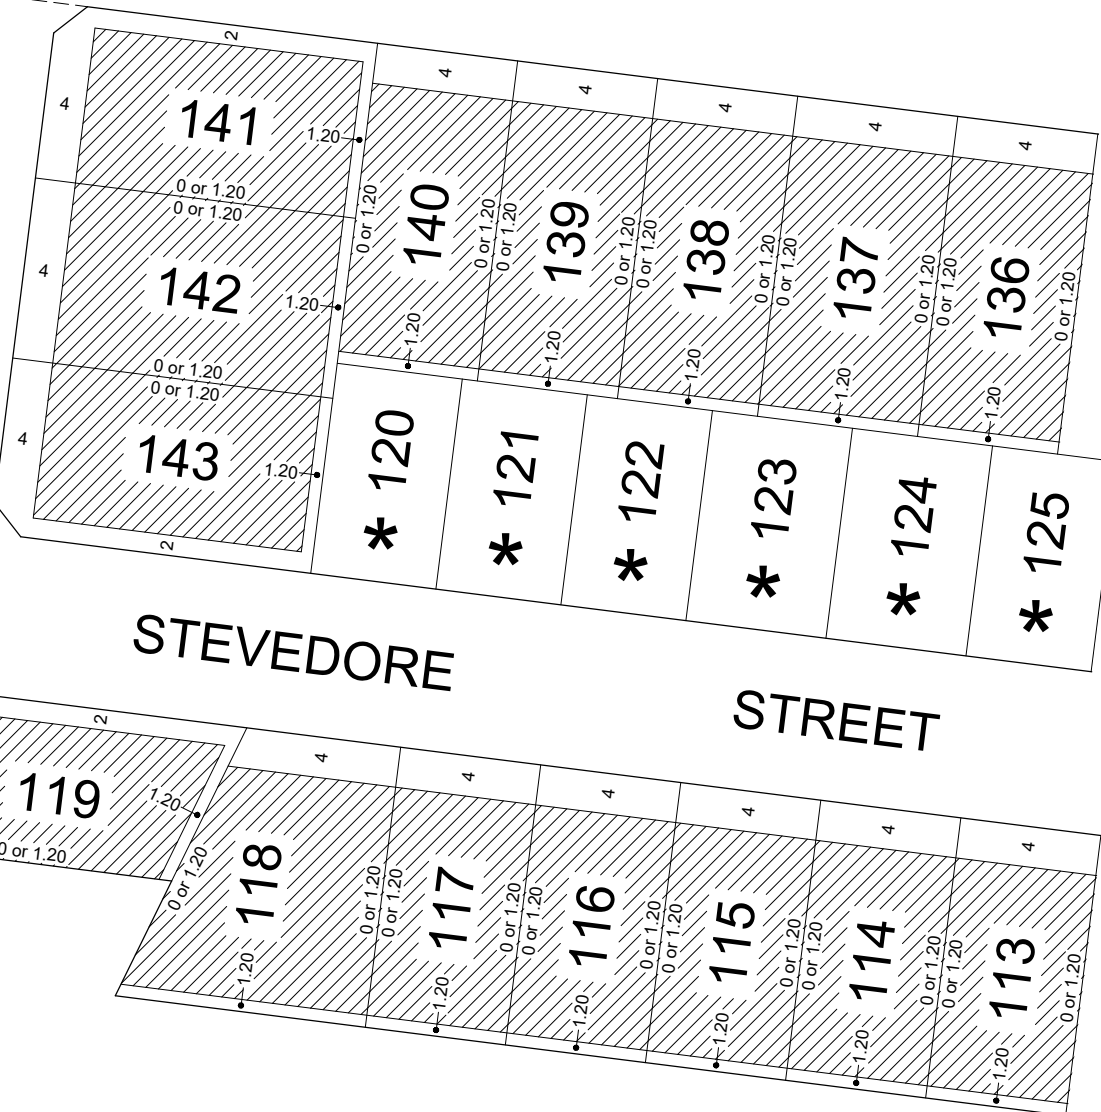

MG9A94 ZONE 55

ENGLISH STREET

STREET

1:750

Offsets are in metres

***** DENOTES LOT SUBJECT TO SMALL LOT HOUSING CODE TYPE A FOR WHICH A BUILDING ENVELOPE IN ACCORDANCE WITH THE PROVISIONS OF THE SMALL LOT HOUSING CODE APPLIES

ENGLISH

STREET

Reserve
No. 1

HALLRAY
ROAD

STEVEDORE

STREET

* DENOTES LOT SUBJECT TO SMALL LOT HOUSING CODE TYPE A FOR WHICH A BUILDING ENVELOPE IN ACCORDANCE WITH THE PROVISIONS OF THE SMALL LOT HOUSING CODE APPLIES

MGA94 ZONE 55

1:750

Offsets are in metres