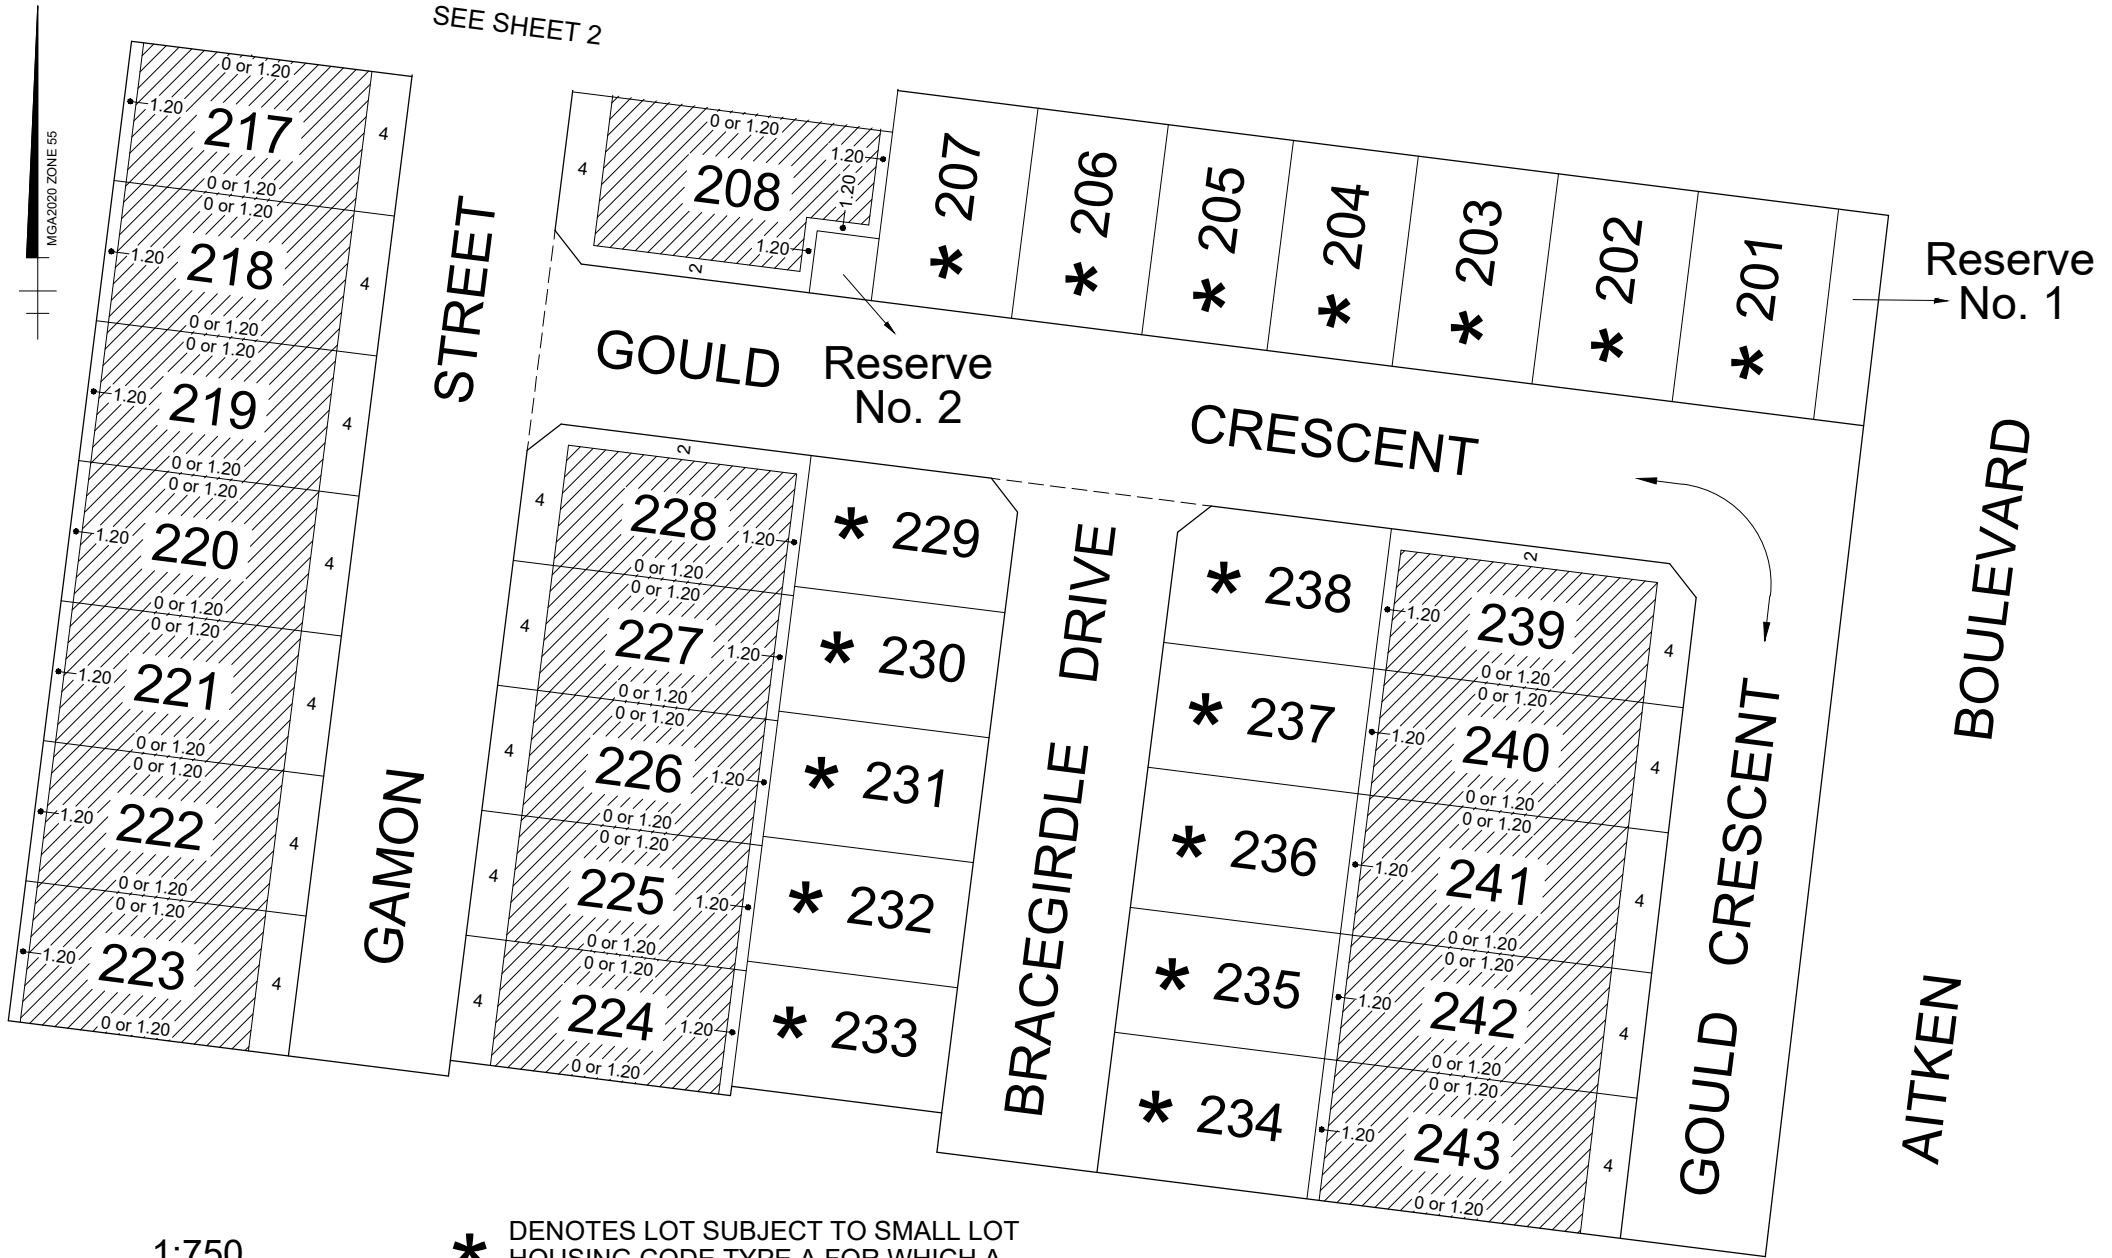

SEE SHEET 2

***** DENOTES LOT SUBJECT TO SMALL LOT HOUSING CODE TYPE A FOR WHICH A BUILDING ENVELOPE IN ACCORDANCE WITH THE PROVISIONS OF THE SMALL LOT HOUSING CODE APPLIES

SEE SHEET 1

***** DENOTES LOT SUBJECT TO SMALL LOT HOUSING CODE TYPE A FOR WHICH A BUILDING ENVELOPE IN ACCORDANCE WITH THE PROVISIONS OF THE SMALL LOT HOUSING CODE APPLIES