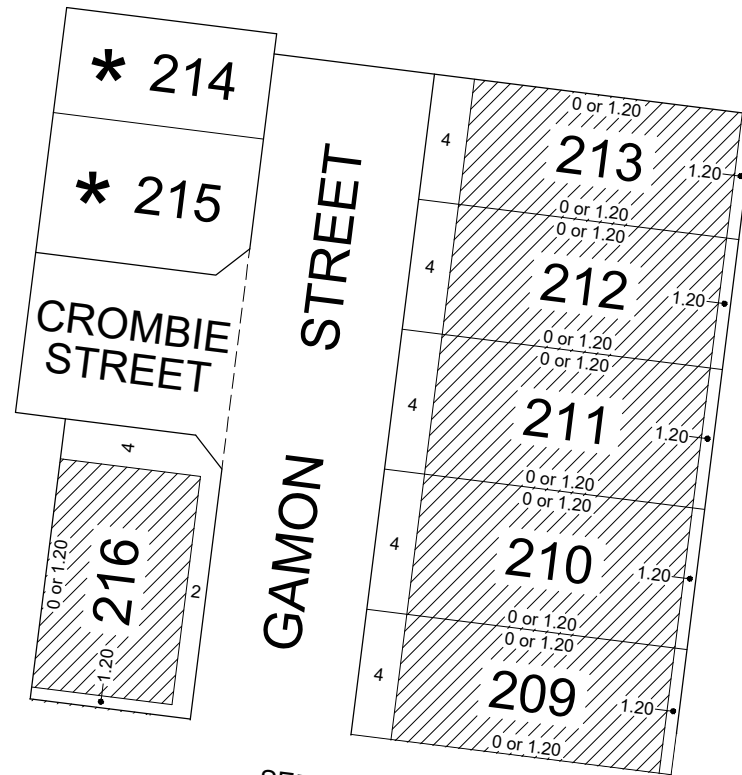

SEE SHEET 2

***** DENOTES LOT SUBJECT TO SMALL LOT HOUSING CODE TYPE A FOR WHICH A BUILDING ENVELOPE IN ACCORDANCE WITH THE PROVISIONS OF THE SMALL LOT HOUSING CODE APPLIES

SEE SHEET 1

***** DENOTES LOT SUBJECT TO SMALL LOT HOUSING CODE TYPE A FOR WHICH A BUILDING ENVELOPE IN ACCORDANCE WITH THE PROVISIONS OF THE SMALL LOT HOUSING CODE APPLIES