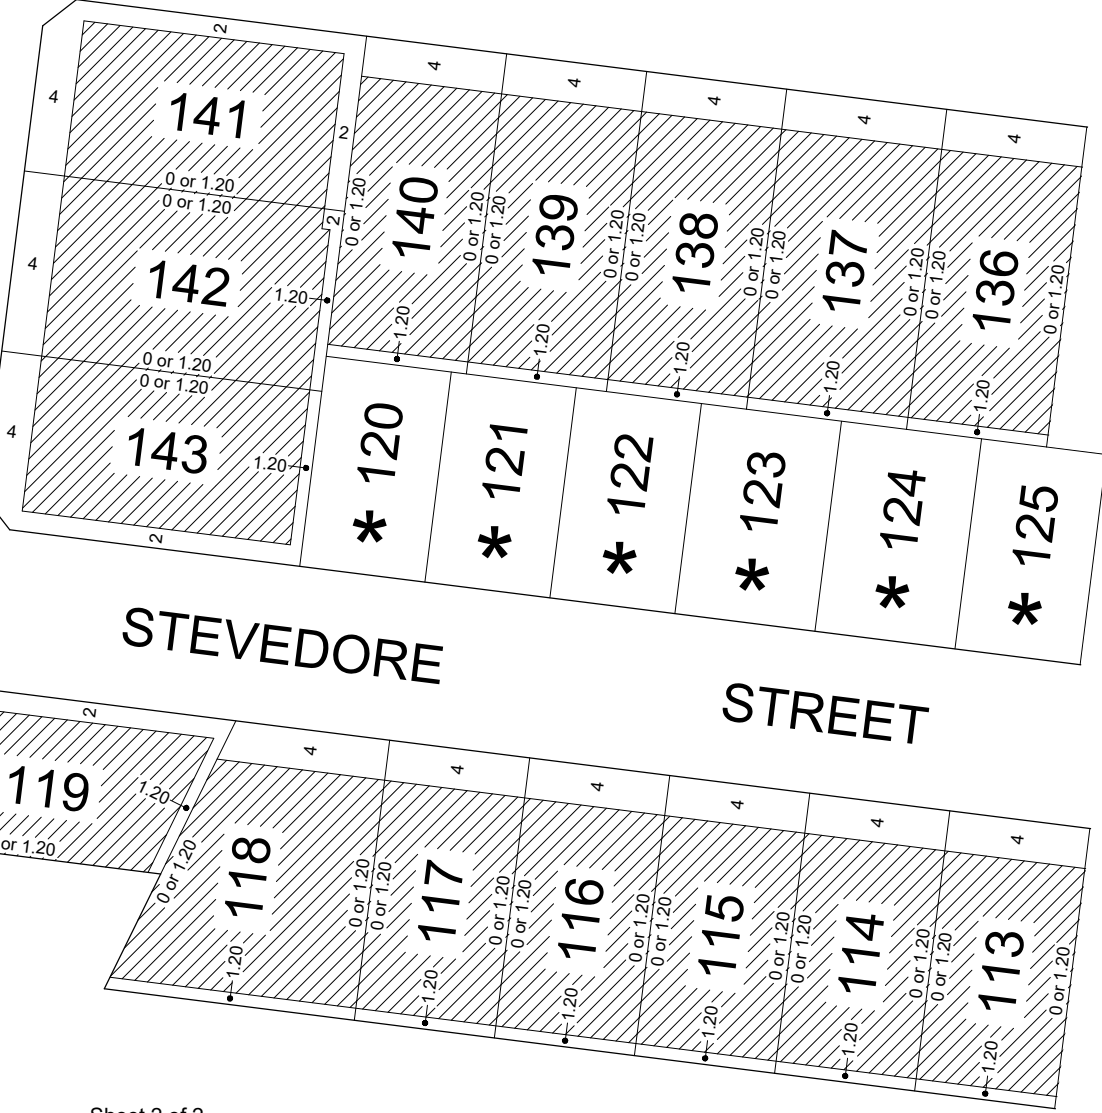

ENGLISH

STREET

STREET

GAMON

STEVEDORE STREET

SEE SHEET 2

***** DENOTES LOT SUBJECT TO SMALL LOT HOUSING CODE TYPE A FOR WHICH A BUILDING ENVELOPE IN ACCORDANCE WITH THE PROVISIONS OF THE SMALL LOT HOUSING CODE APPLIES

1:750

Offsets are in metres

ENGLISH STREET

STREET

Reserve No. 1

HALLRAY ROAD

STEVEDORE STREET

VAUX STREET

* DENOTES LOT SUBJECT TO SMALL LOT HOUSING CODE TYPE A FOR WHICH A BUILDING ENVELOPE IN ACCORDANCE WITH THE PROVISIONS OF THE SMALL LOT HOUSING CODE APPLIES

MGA2020 ZONE 55

SEE SHEET 1