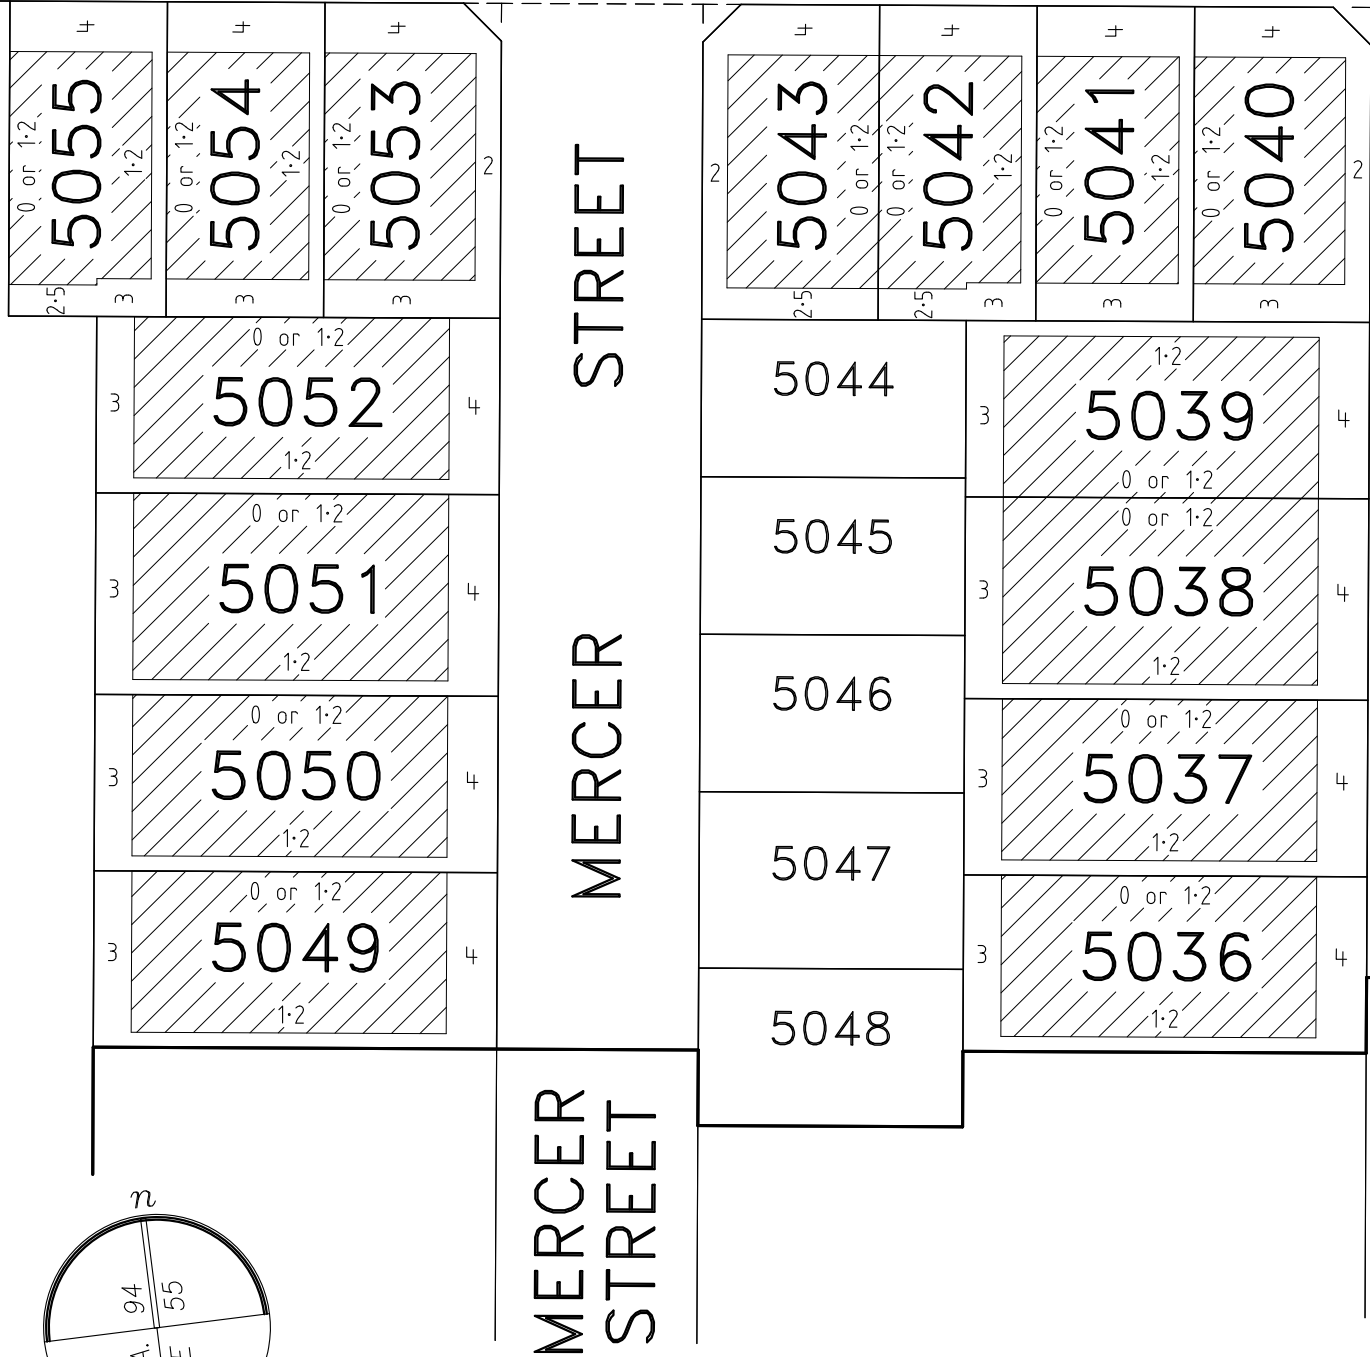

ST. GEORGES BOULEVARD

HUNTINGTOWER AVENUE

BENTONS WAY

BUILDING ENVELOPE

NOTE

THE BUILDING ENVELOPES OF LOTS 5011 & 5031 ARE PARTIALLY DEFINED BY EASEMENT BOUNDARIES. FOR FULL LOT & EASEMENT DIMENSIONS REFER TO SHEET 4 ON PS905617M.

ST. GEORGES

MERCER STREET

MERCER STREET

MERCER STREET

BUILDING ENVELOPE

NOTE

THE BUILDING ENVELOPES OF
 LOTS 5042 & 5055 ARE PARTIALLY
 DEFINED BY EASEMENT BOUNDARIES.
 FOR FULL LOT & EASEMENT
 DIMENSIONS REFER TO
 SHEET 4 ON PS905617M.