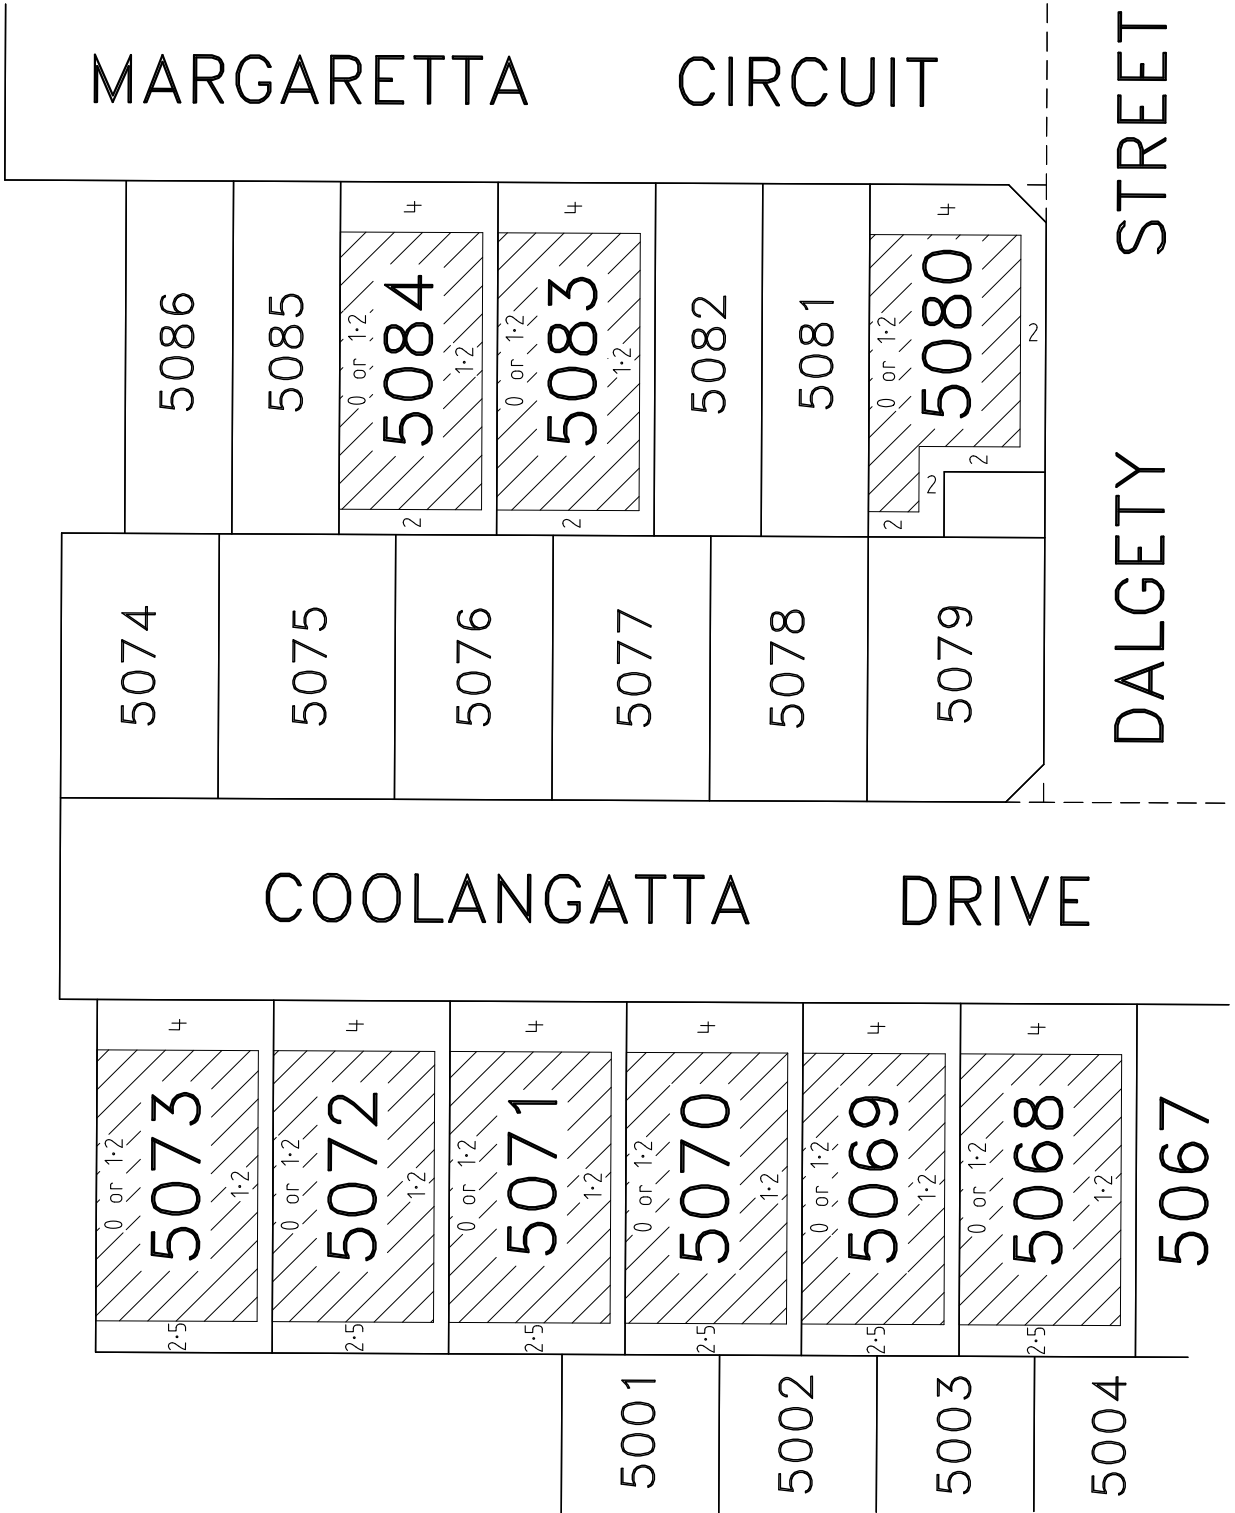

DALGETY STREET

COOLANGATTA DRIVE

ST. GEORGES BOULEVARD

BUILDING ENVELOPE

NOTE

FOR FULL LOT & EASEMENT DIMENSIONS REFER TO SHEET 5 ON PS905617M.

Date: 23 May 2023
Dwg: 329005-ST50-BD

VERIS AUSTRALIA PTY LTD
A | Level 3, 1 Southbank Blvd
Southbank VIC 3006
T | +61 3 7019 8400
E | melbourne@veris.com.au
W | www.veris.com.au

BUILDING ENVELOPE

NOTE

FOR FULL LOT & EASEMENT DIMENSIONS REFER TO SHEET 5 ON PS905617M.

Date: 23 May 2023
Dwg: 329005-ST50-BD

VERIS AUSTRALIA PTY LTD
A | Level 3, 1 Southbank Blvd
Southbank VIC 3006
T | +61 3 7019 8400
E | melbourne@veris.com.au
W | www.veris.com.au