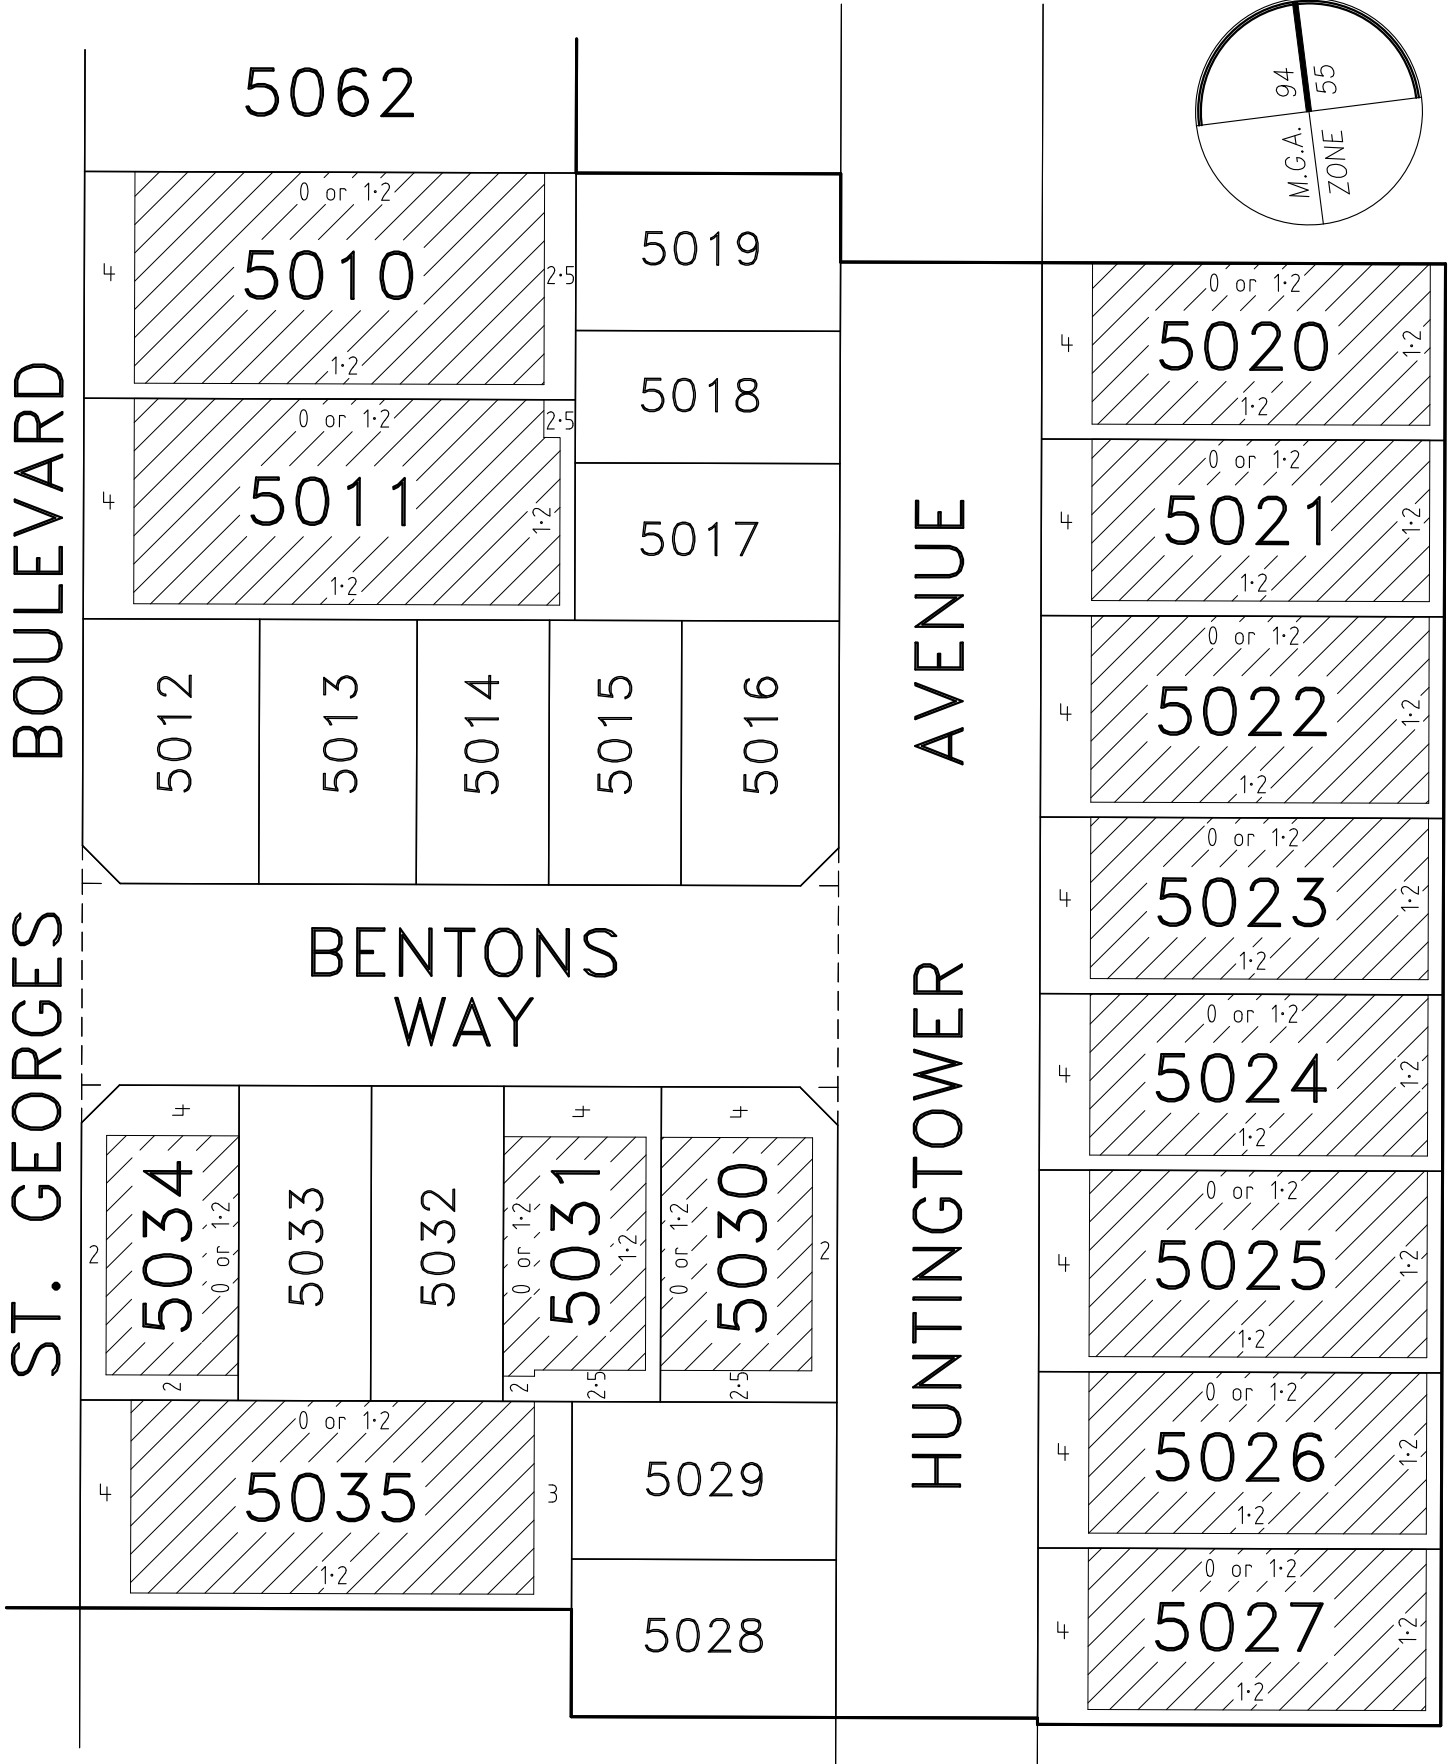

ST. GEORGES BOULEVARD

HUNTINGTOWER AVENUE

BENTONS WAY

BUILDING ENVELOPE

NOTE

THE BUILDING ENVELOPES OF LOTS 5011 & 5031 ARE PARTIALLY DEFINED BY EASEMENT BOUNDARIES. FOR FULL LOT & EASEMENT DIMENSIONS REFER TO SHEET 4 ON PS905617M.

ST. GEORGES

MERCER STREET

MERCER STREET

MERCER STREET

BUILDING ENVELOPE

NOTE

THE BUILDING ENVELOPES OF
 LOTS 5042 & 5055 ARE PARTIALLY
 DEFINED BY EASEMENT BOUNDARIES.
 FOR FULL LOT & EASEMENT
 DIMENSIONS REFER TO
 SHEET 4 ON PS905617M.