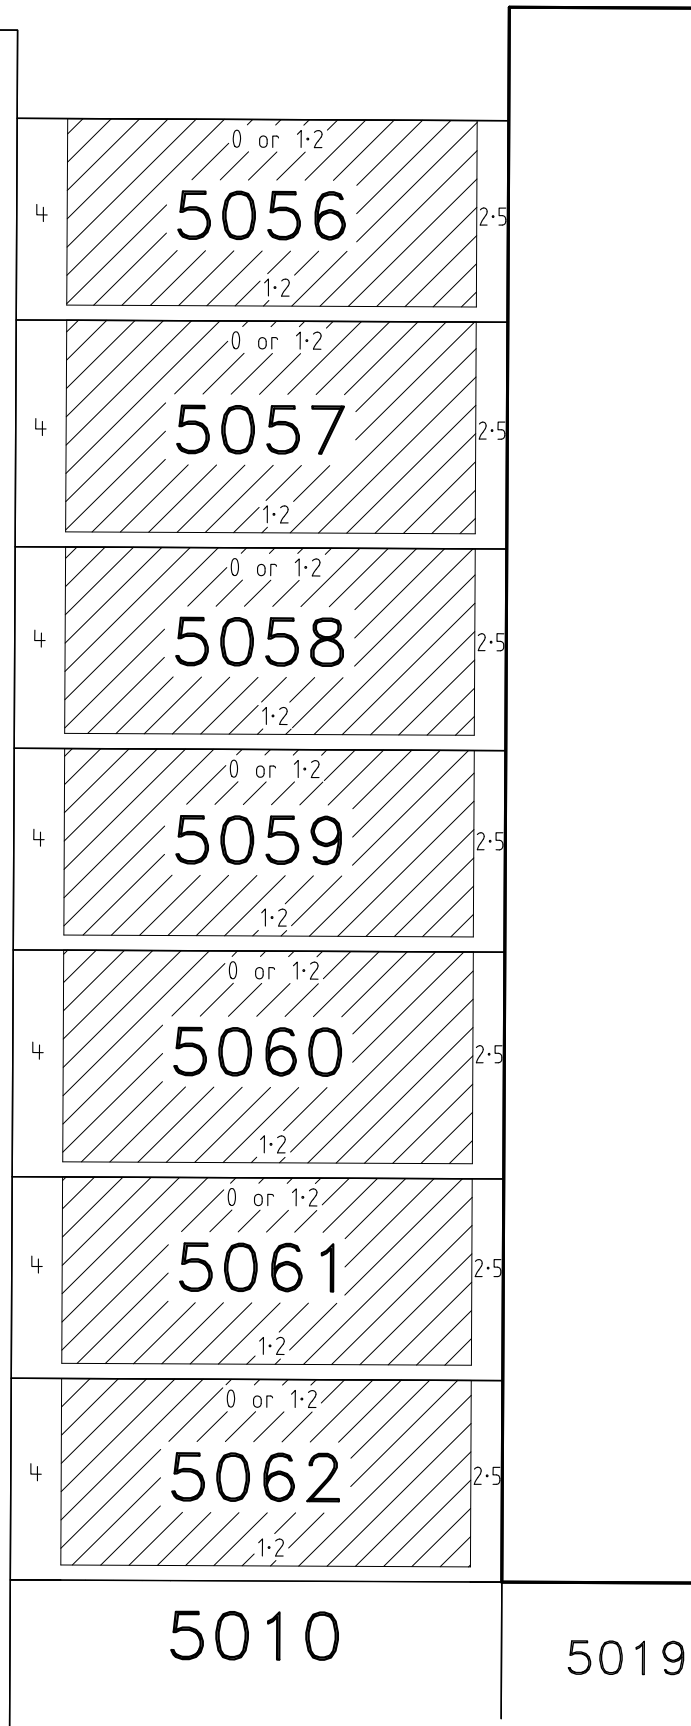

ST. GEORGES BOULEVARD

BUILDING ENVELOPE

NOTE

FOR FULL LOT & EASEMENT DIMENSIONS REFER TO SHEET 5 ON PS905617M.

Date: 23 May 2023
Dwg: 329005-ST50-BD

VERIS AUSTRALIA PTY LTD
A | Level 3, 1 Southbank Blvd
Southbank VIC 3006
T | +61 3 7019 8400
E | melbourne@veris.com.au
W | www.veris.com.au