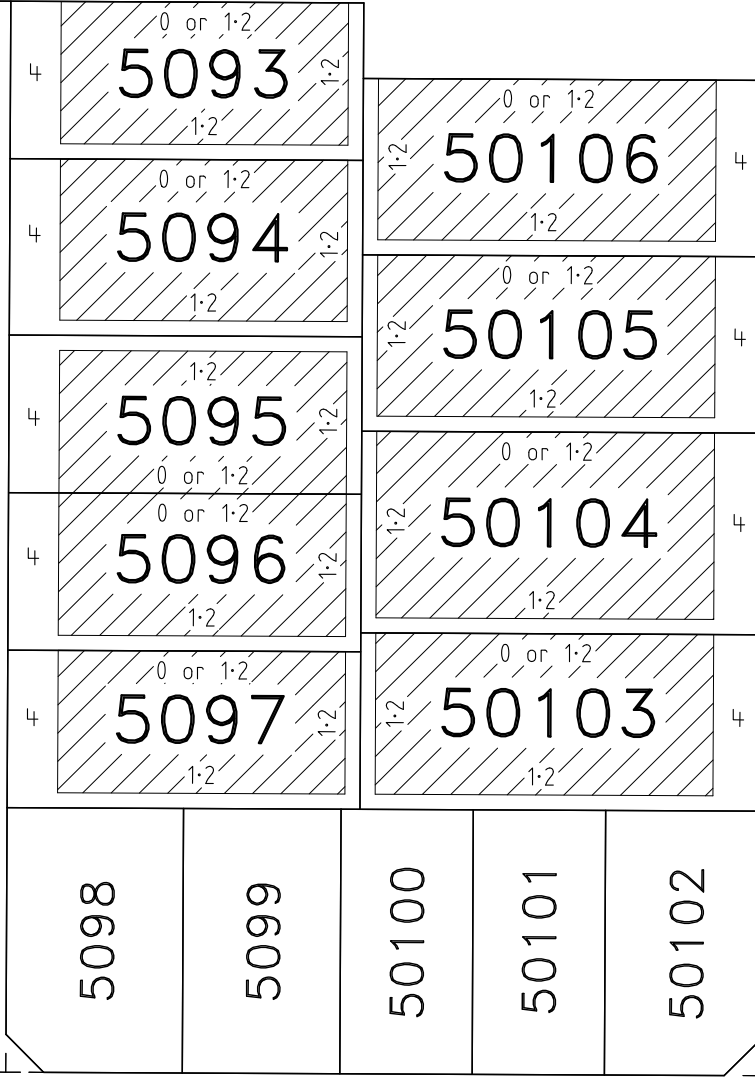

COOLANGATTA DRIVE