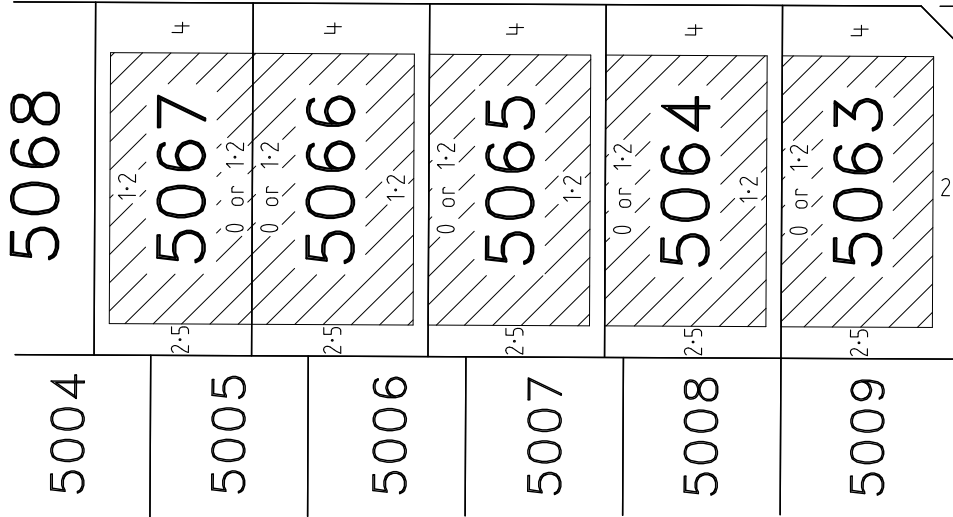

ST. GEORGES BOULEVARD

BUILDING ENVELOPE

NOTE

FOR FULL LOT & EASEMENT DIMENSIONS REFER TO SHEET 5 ON PS905617M.

Date: 23 May 2023
Dwg: 329005-ST50-BD

VERIS AUSTRALIA PTY LTD
A | Level 3, 1 Southbank Blvd
Southbank VIC 3006
T | +61 3 7019 8400
E | melbourne@veris.com.au
W | www.veris.com.au