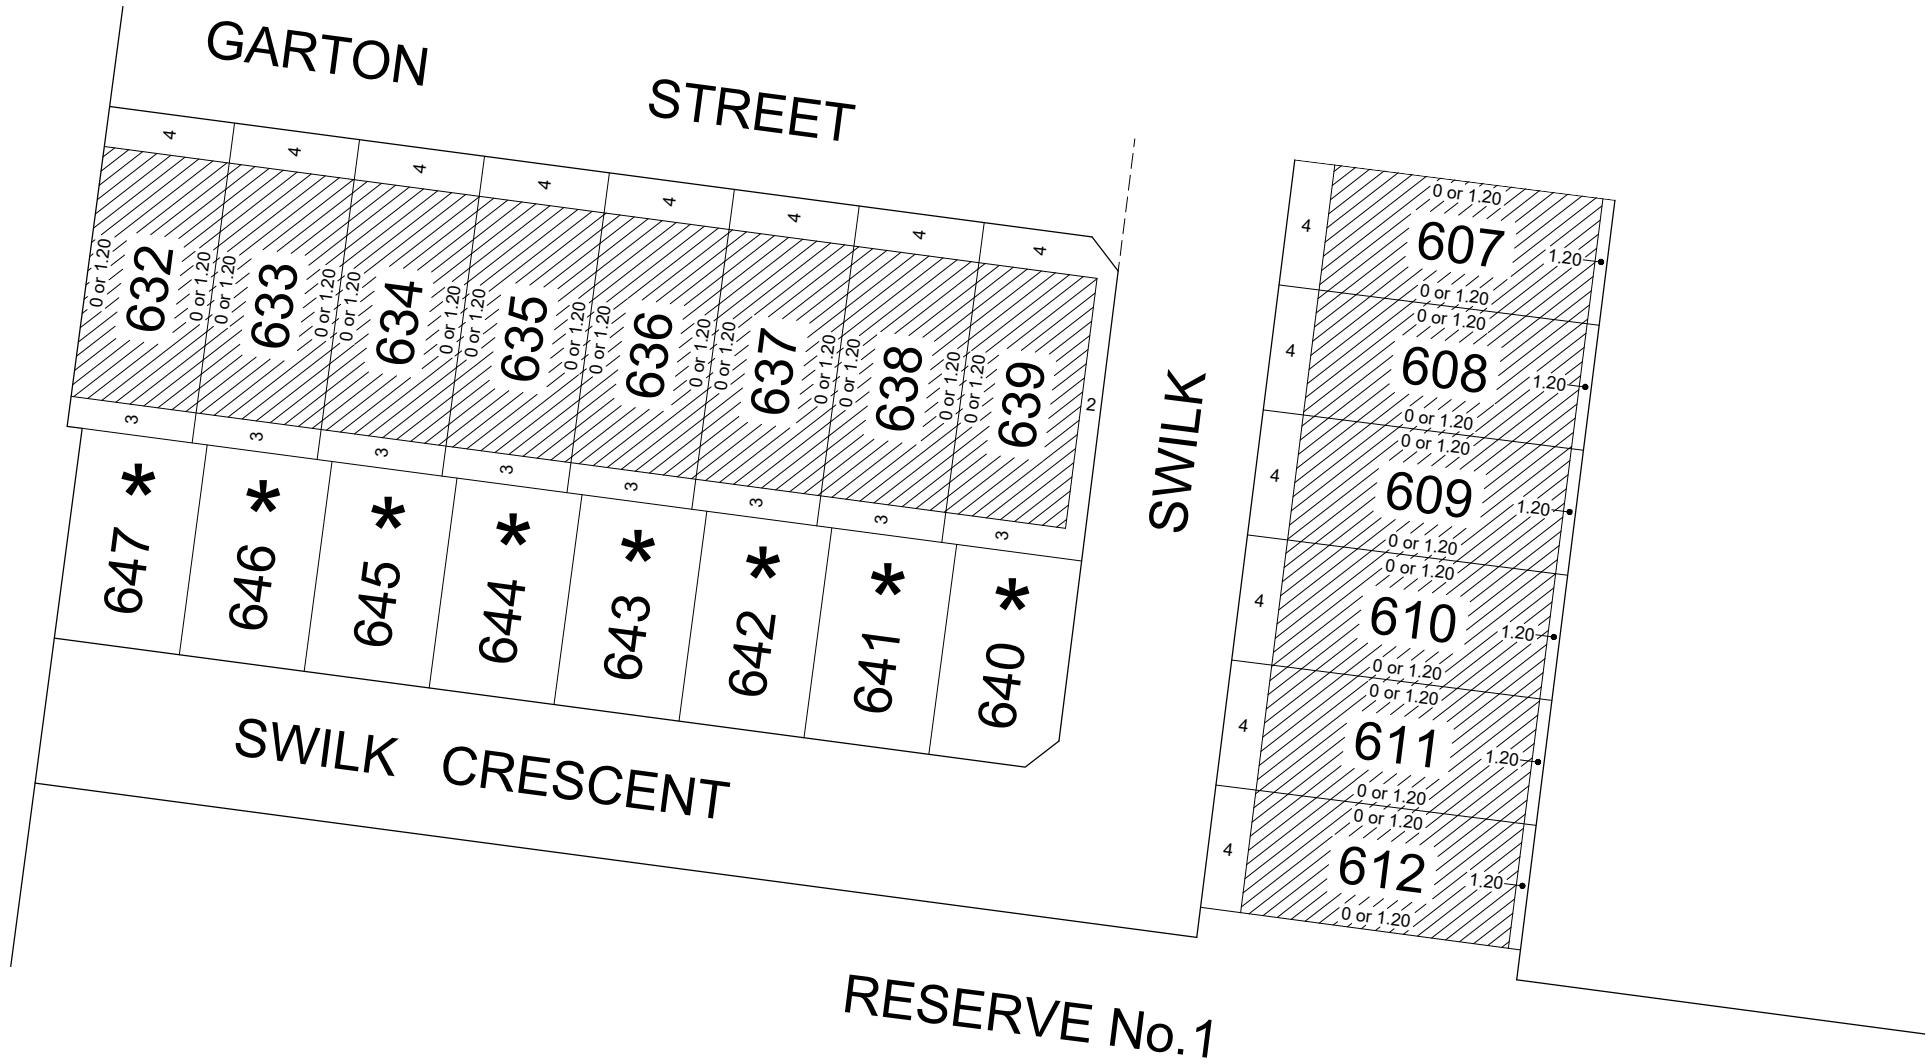

MGA2020 ZONE 55

***** DENOTES LOT SUBJECT TO SMALL LOT HOUSING CODE TYPE A FOR WHICH A BUILDING ENVELOPE IN ACCORDANCE WITH THE PROVISIONS OF THE SMALL LOT HOUSING CODE APPLIES

MG2020 ZONE 55

***** DENOTES LOT SUBJECT TO SMALL LOT HOUSING CODE TYPE A FOR WHICH A BUILDING ENVELOPE IN ACCORDANCE WITH THE PROVISIONS OF THE SMALL LOT HOUSING CODE APPLIES