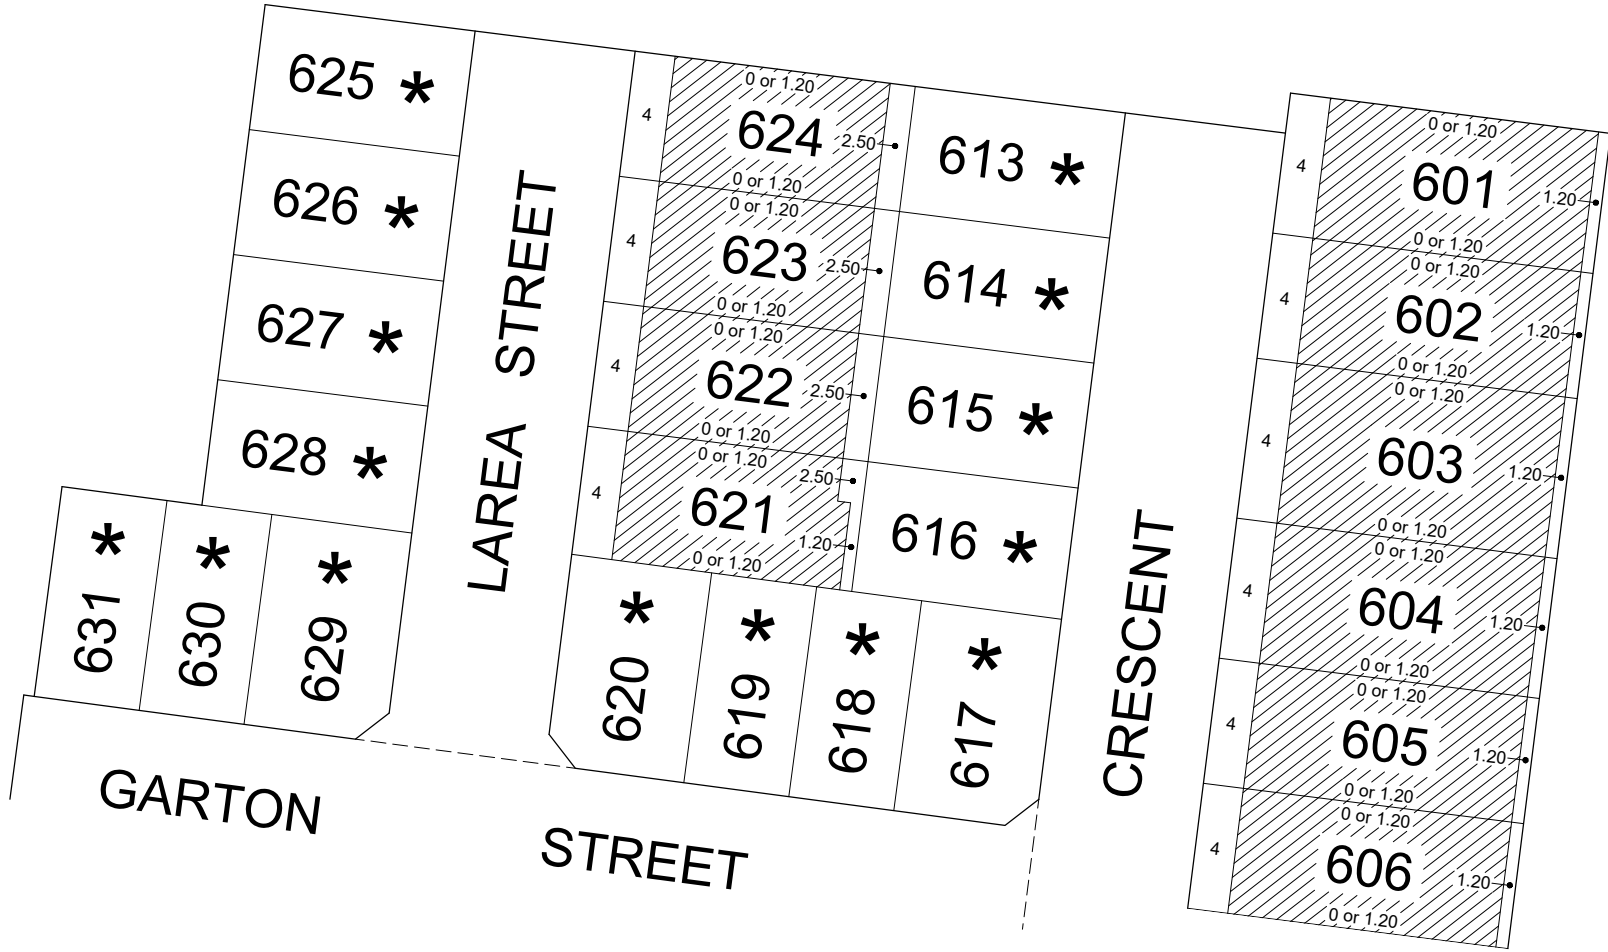

MGA2020 ZONE 55

***** DENOTES LOT SUBJECT TO SMALL LOT HOUSING CODE TYPE A FOR WHICH A BUILDING ENVELOPE IN ACCORDANCE WITH THE PROVISIONS OF THE SMALL LOT HOUSING CODE APPLIES

MG2020 ZONE 55

***** DENOTES LOT SUBJECT TO SMALL LOT HOUSING CODE TYPE A FOR WHICH A BUILDING ENVELOPE IN ACCORDANCE WITH THE PROVISIONS OF THE SMALL LOT HOUSING CODE APPLIES