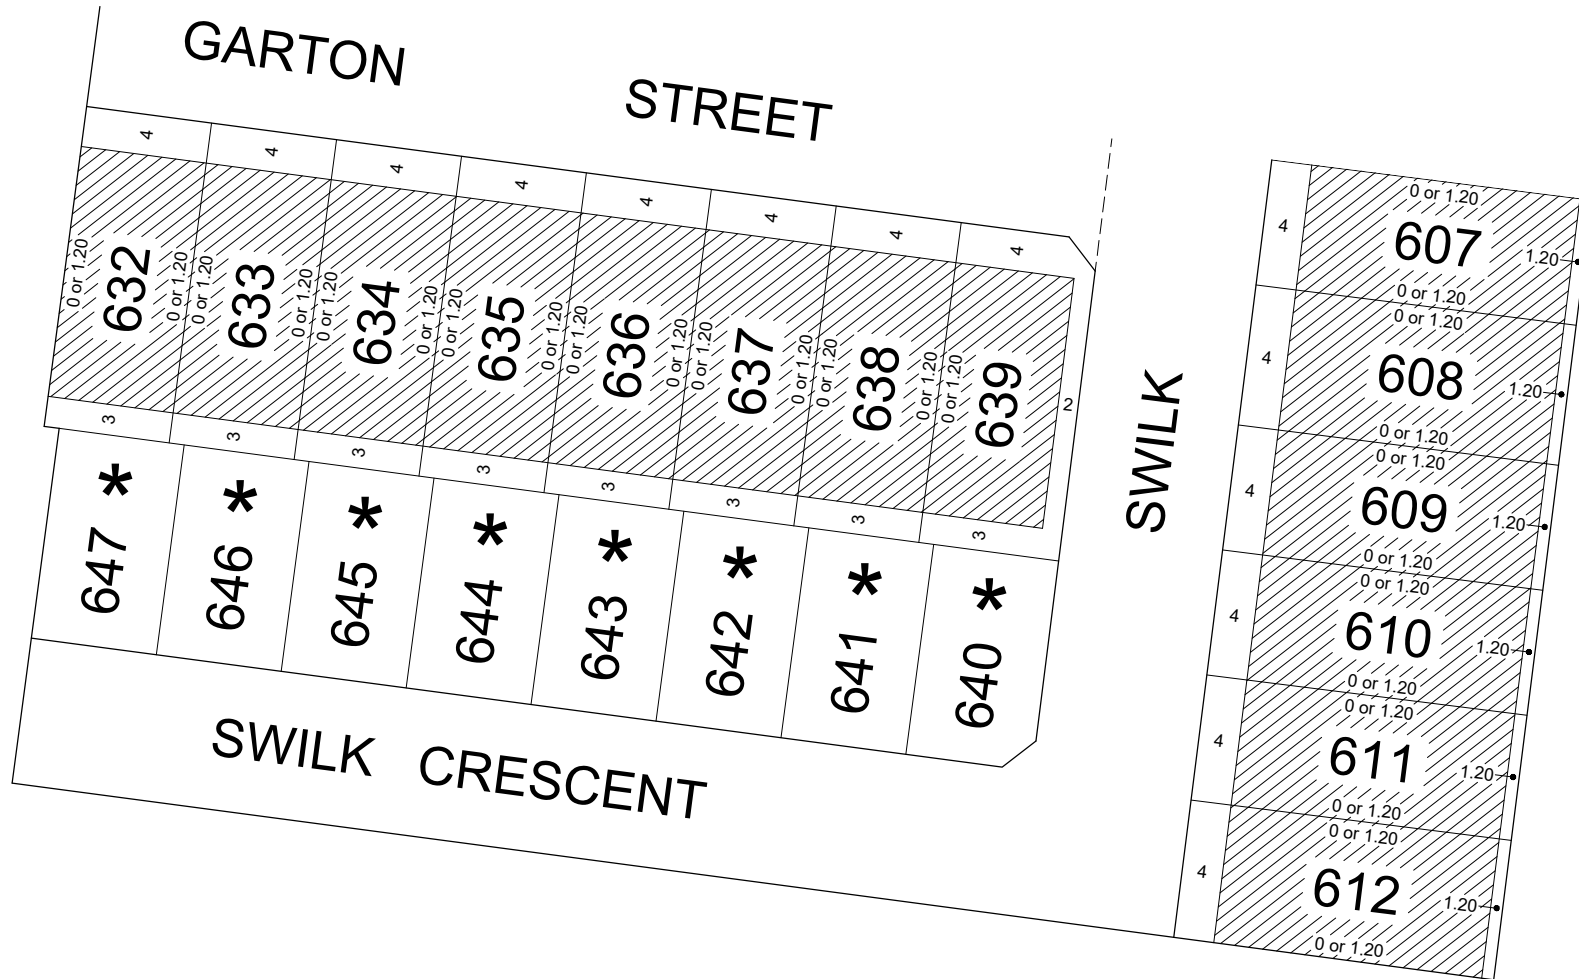

MGA2020 ZONE 55

***** DENOTES LOT SUBJECT TO SMALL LOT HOUSING CODE TYPE A FOR WHICH A BUILDING ENVELOPE IN ACCORDANCE WITH THE PROVISIONS OF THE SMALL LOT HOUSING CODE APPLIES

MG2020 ZONE 55

***** DENOTES LOT SUBJECT TO SMALL LOT HOUSING CODE TYPE A FOR WHICH A BUILDING ENVELOPE IN ACCORDANCE WITH THE PROVISIONS OF THE SMALL LOT HOUSING CODE APPLIES