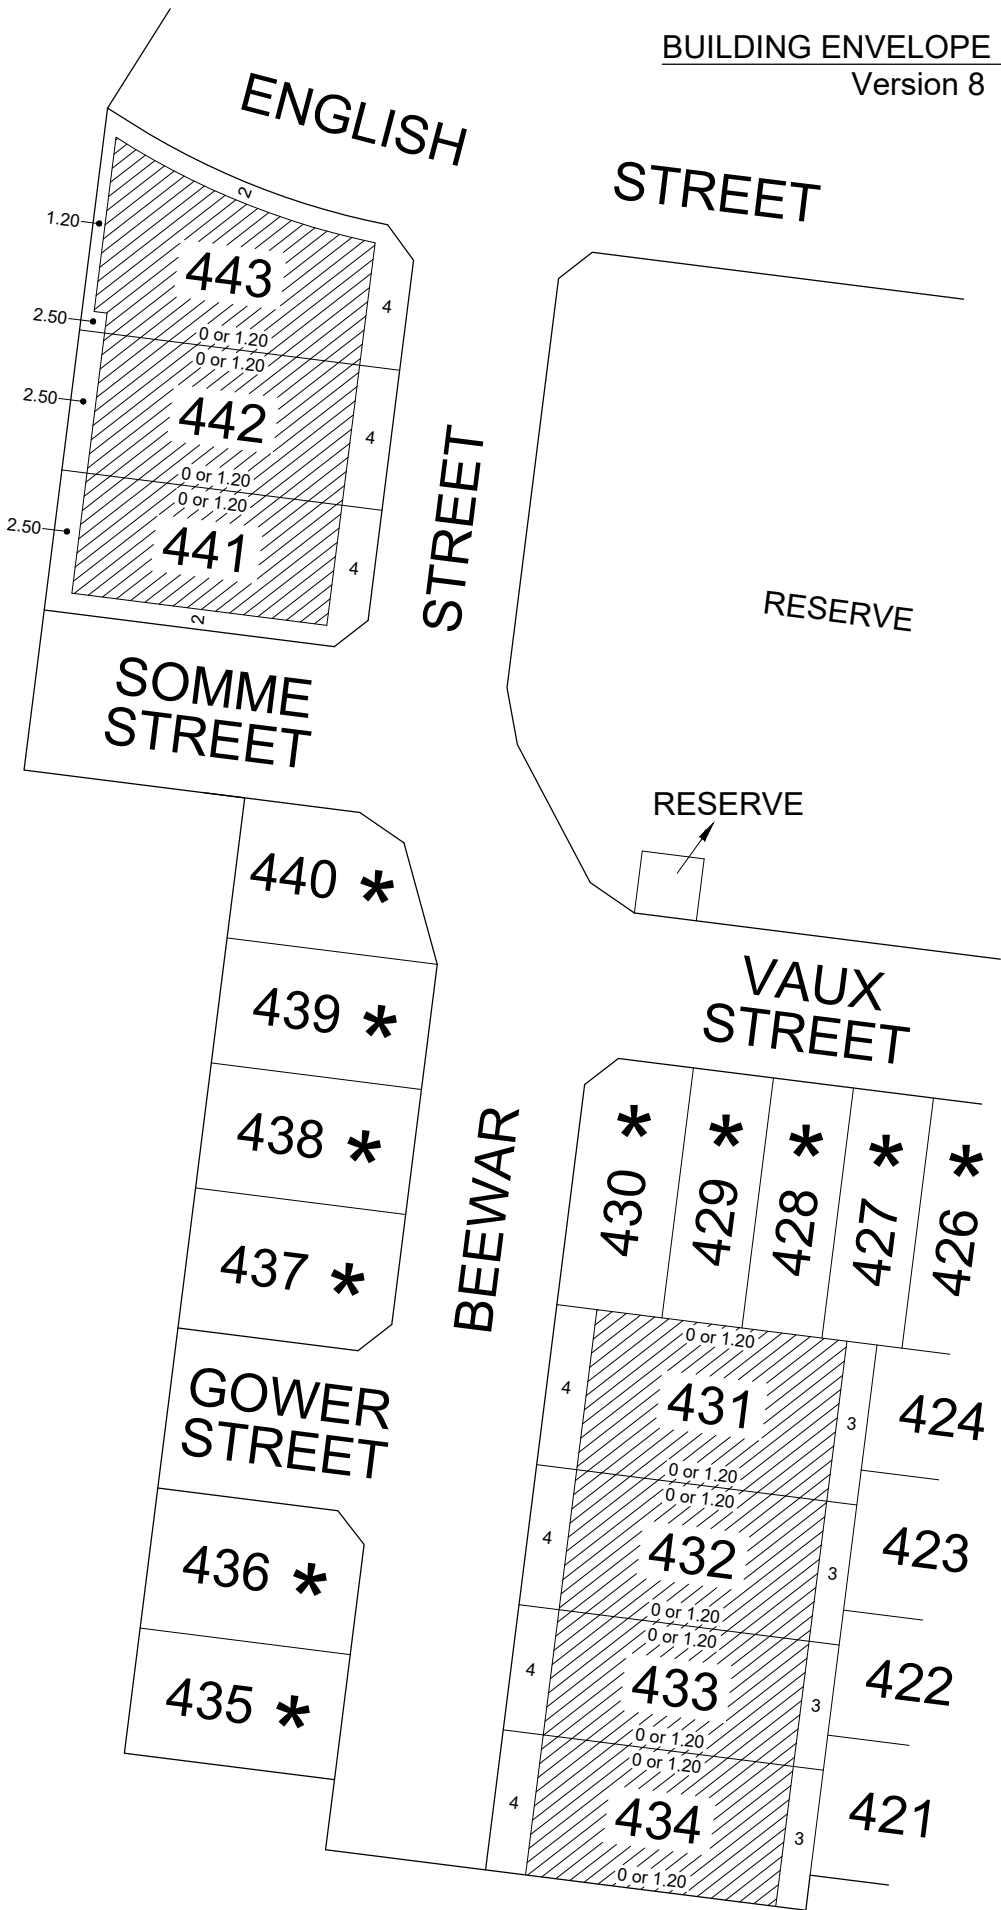

**\*** DENOTES LOT SUBJECT TO SMALL LOT HOUSING CODE TYPE A FOR WHICH A BUILDING ENVELOPE IN ACCORDANCE WITH THE PROVISIONS OF THE SMALL LOT HOUSING CODE APPLIES

\* DENOTES LOT SUBJECT TO SMALL LOT HOUSING CODE TYPE A FOR WHICH A BUILDING ENVELOPE IN ACCORDANCE WITH THE PROVISIONS OF THE SMALL LOT HOUSING CODE APPLIES

**\*** DENOTES LOT SUBJECT TO SMALL LOT HOUSING CODE TYPE A FOR WHICH A BUILDING ENVELOPE IN ACCORDANCE WITH THE PROVISIONS OF THE SMALL LOT HOUSING CODE APPLIES