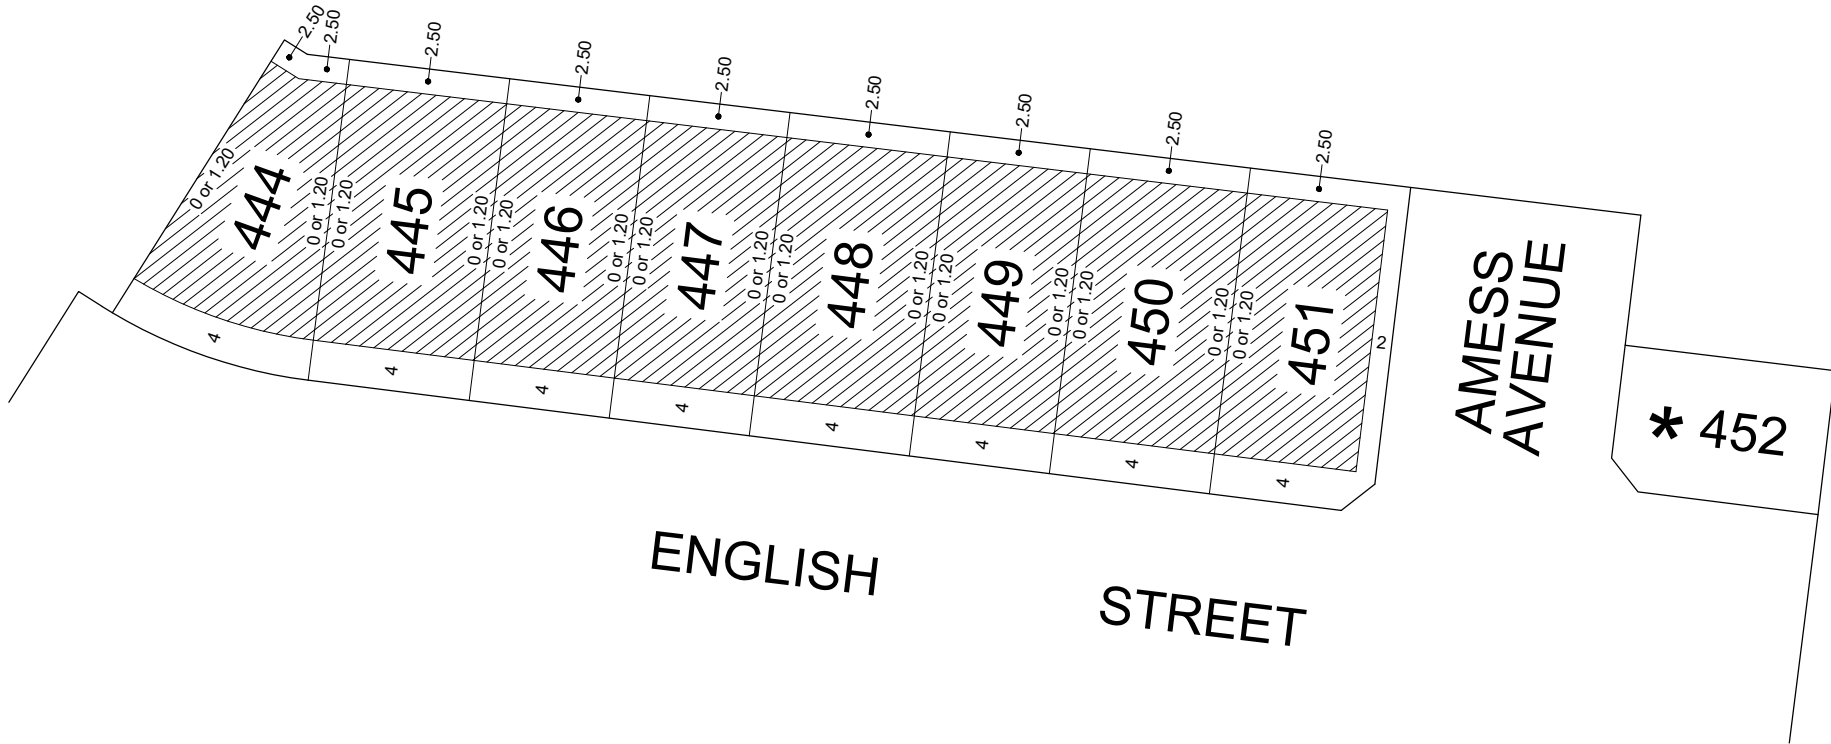

**\*** DENOTES LOT SUBJECT TO SMALL LOT HOUSING CODE TYPE A FOR WHICH A BUILDING ENVELOPE IN ACCORDANCE WITH THE PROVISIONS OF THE SMALL LOT HOUSING CODE APPLIES

\* DENOTES LOT SUBJECT TO SMALL LOT HOUSING CODE TYPE A FOR WHICH A BUILDING ENVELOPE IN ACCORDANCE WITH THE PROVISIONS OF THE SMALL LOT HOUSING CODE APPLIES

**\*** DENOTES LOT SUBJECT TO SMALL LOT HOUSING CODE TYPE A FOR WHICH A BUILDING ENVELOPE IN ACCORDANCE WITH THE PROVISIONS OF THE SMALL LOT HOUSING CODE APPLIES