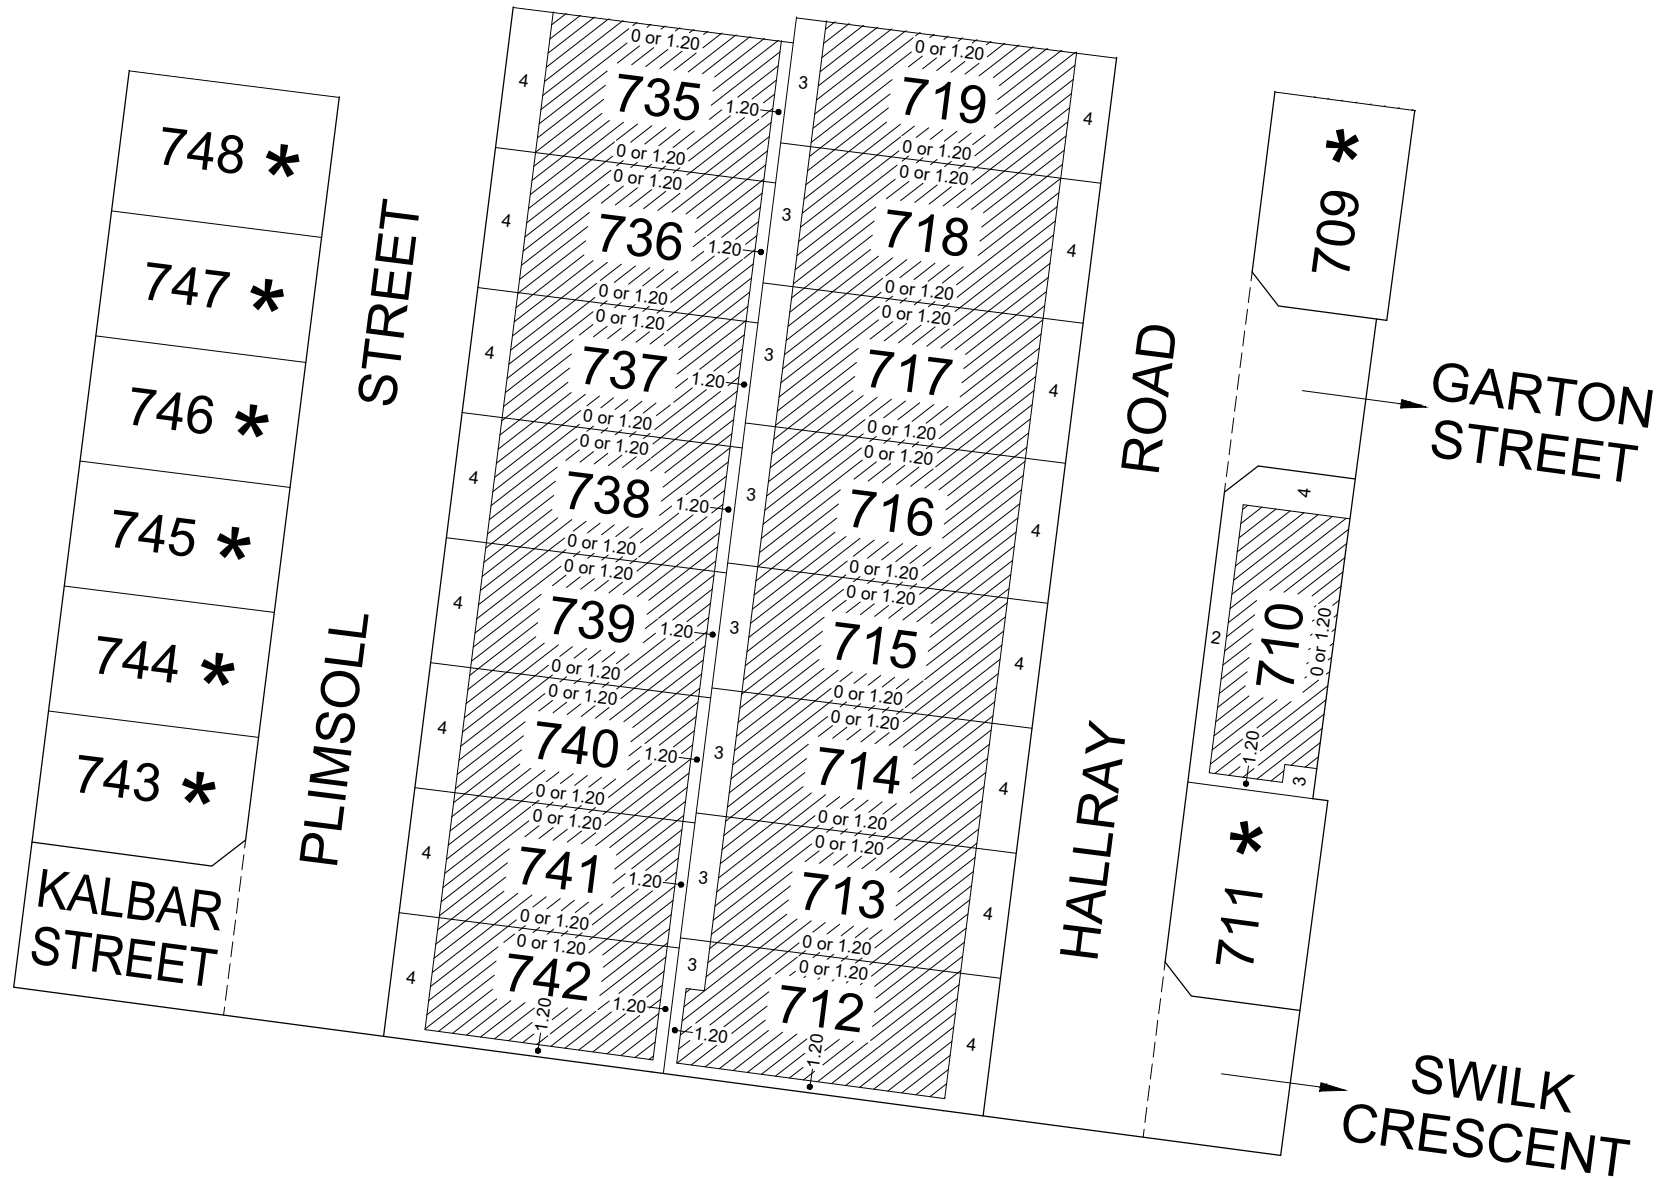

MGA2020 ZONE 55

***** DENOTES LOT SUBJECT TO SMALL LOT HOUSING CODE TYPE A FOR WHICH A BUILDING ENVELOPE IN ACCORDANCE WITH THE PROVISIONS OF THE SMALL LOT HOUSING CODE APPLIES

***** DENOTES LOT SUBJECT TO SMALL LOT HOUSING CODE TYPE A FOR WHICH A BUILDING ENVELOPE IN ACCORDANCE WITH THE PROVISIONS OF THE SMALL LOT HOUSING CODE APPLIES