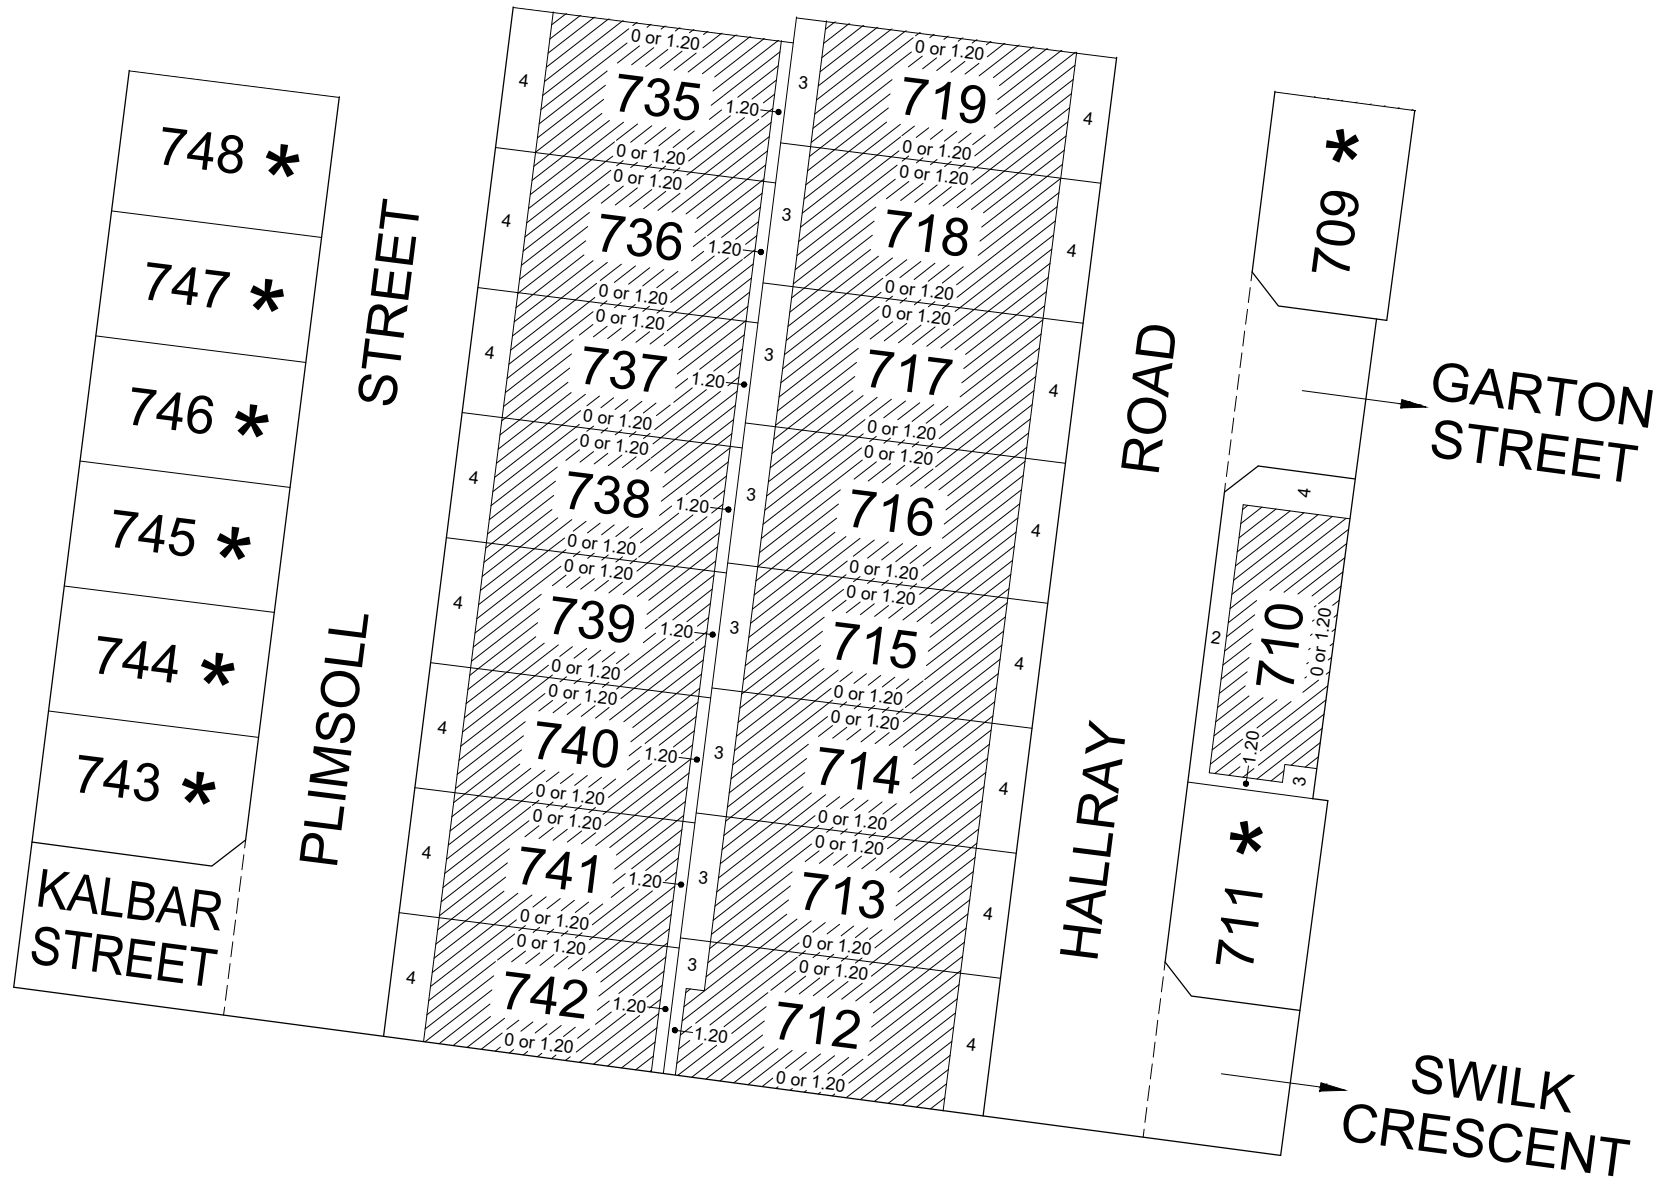

MGA2020 ZONE 55

***** DENOTES LOT SUBJECT TO SMALL LOT HOUSING CODE TYPE A FOR WHICH A BUILDING ENVELOPE IN ACCORDANCE WITH THE PROVISIONS OF THE SMALL LOT HOUSING CODE APPLIES

***** DENOTES LOT SUBJECT TO SMALL LOT HOUSING CODE TYPE A FOR WHICH A BUILDING ENVELOPE IN ACCORDANCE WITH THE PROVISIONS OF THE SMALL LOT HOUSING CODE APPLIES