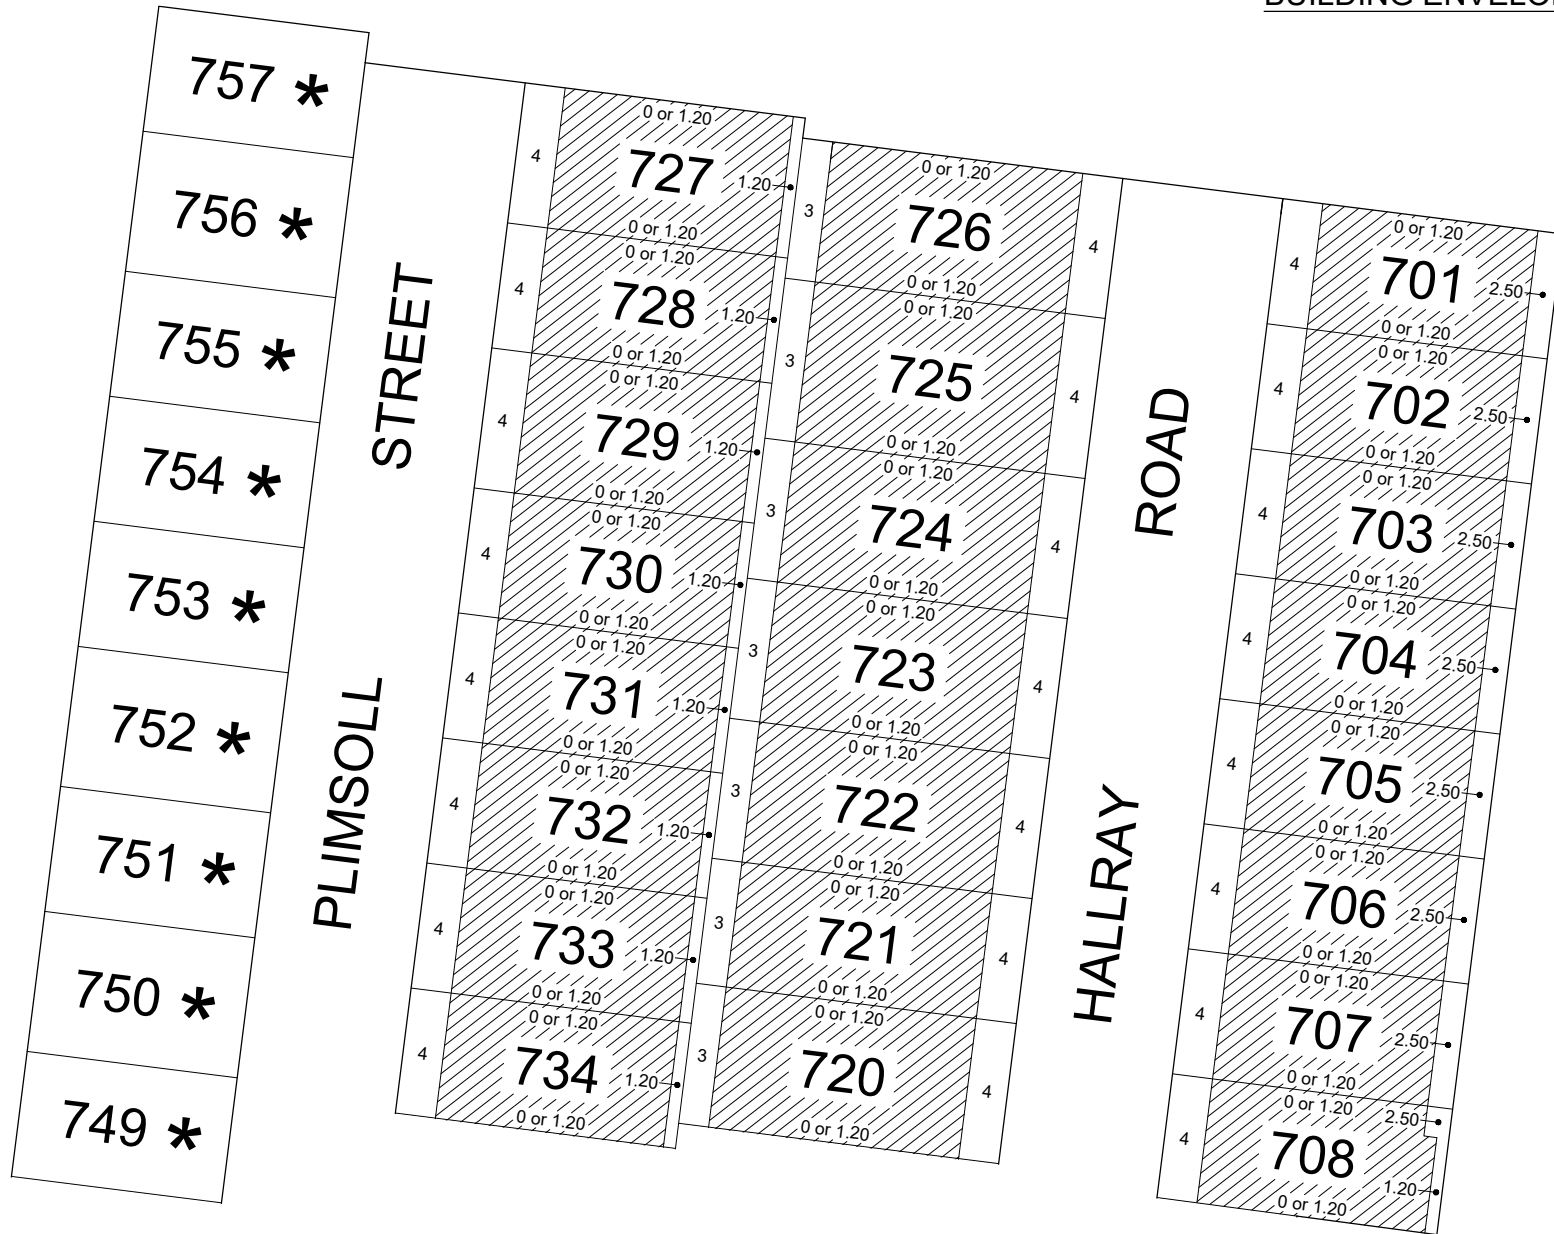

MGA2020 ZONE 55

***** DENOTES LOT SUBJECT TO SMALL LOT HOUSING CODE TYPE A FOR WHICH A BUILDING ENVELOPE IN ACCORDANCE WITH THE PROVISIONS OF THE SMALL LOT HOUSING CODE APPLIES

***** DENOTES LOT SUBJECT TO SMALL LOT HOUSING CODE TYPE A FOR WHICH A BUILDING ENVELOPE IN ACCORDANCE WITH THE PROVISIONS OF THE SMALL LOT HOUSING CODE APPLIES