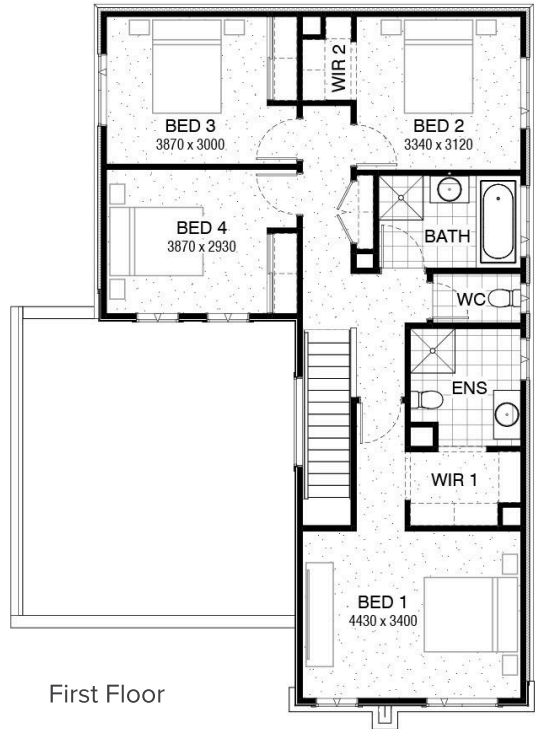

SERIES

Harcourt 24

Acacia facade

LOT 5641

Strettle Way, Mickleham

Merrifield Estate

🚗 4 🚲 2 🚗 2

\$785,531*

Ground Floor

First Floor

Design Dimensions

Ground floor	87.1m ²	9.4sq
First Floor	89.0m ²	9.6sq
Garage	41.1m ²	4.4sq
Porch	2.8m ²	0.3sq
Total	220.0m²	23.7sq

Lot Details

Size 294m²